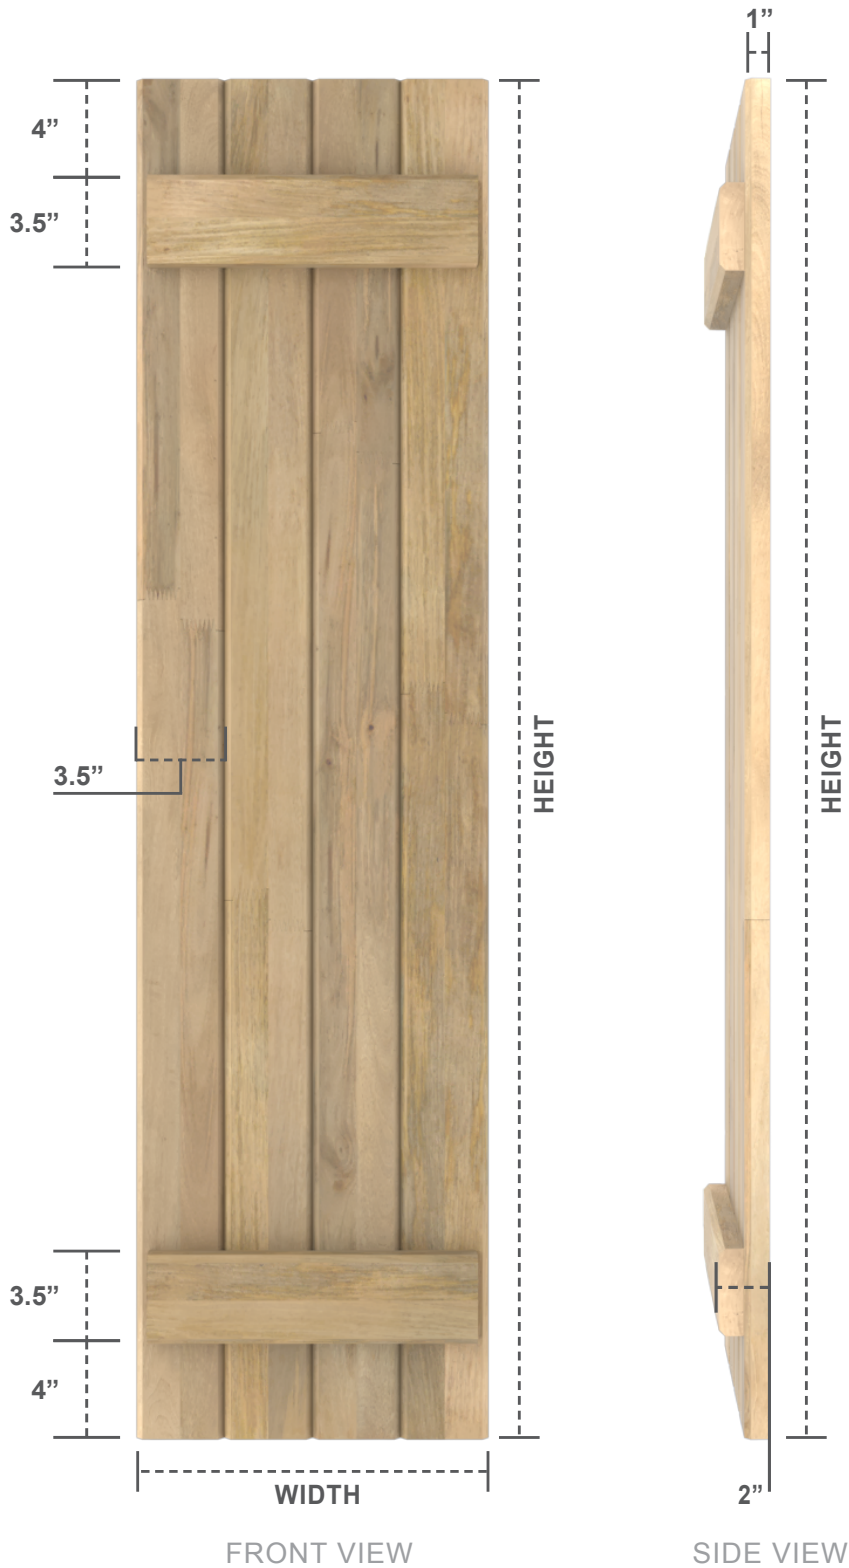

# MANGO WOOD SHUTTERS

JOINED BOARD-N-BATTEN SHUTTER

STYLE

4 BOARDS  
2 BATTEN

|                  |
|------------------|
| AVAILABLE WIDTH  |
| <b>14"</b>       |
| AVAILABLE HEIGHT |
| <b>36" - 84"</b> |